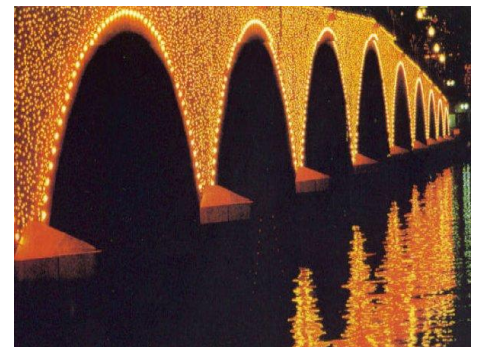

Blue LED Net Trunk Wraps

Multi Color Branch Wrap G12 Lens

C6 Blue Draped

Net Lights and C6 Lens

Blue and White C6

West Virginia Warm White  
5mm Wide Angle

Frogs Home Blue Micro Dots

Net Lights and C7 LED Bulbs

Outlined in C7

Red Nets

Red and White Branch Wrapped

Park In Canada