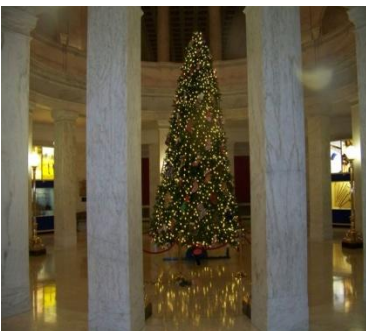

Blue LED Net Trunk Wraps

Multi Color Branch Wrap G12 Lens

C6 Blue Draped

Net Lights and C6 Lens

Blue and White C6

West Virginia Warm White  
5mm Wide Angle

Frogs Home Blue Micro Dots

Net Lights and C7 LED Bulbs